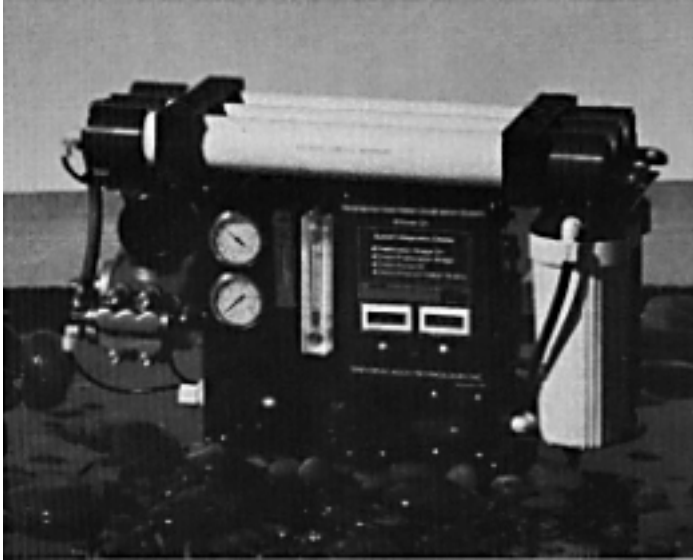

APPLICATIONS PUMPS

PORTABLE REVERSE OSMOSIS SYSTEMS

File No. 108

Section 8

PROBLEM:

Providing fresh water aboard any size water craft having space limitations.

SOLUTION:

Building a lightweight, direct drive R.O. unit offering continuous duty performance.

OPERATION:

This watermaker manufacturer incorporated the advanced features of its larger capacity R.O. systems into an ultra compact direct drive unit for sailboats, small pleasure craft, yachts and commercial fishing boats.

These small R.O. systems are direct drive and fit into the smallest hulls and yet are totally accessible for periodic maintenance.

These systems deliver 200 to 2000 gallons of fresh water per day and are equipped with a digital diagnostic display to monitor the performance at a glance.

SPECIFICATIONS:

CAT PUMPS Model.....	*231 or 241
Pressure	1000 PSI
Flow	2.3 or 3.6 GPM
Water Output.....	200 to 1600 GPD
Temperature.....	40-90°F
Fluid	Seawater
Duty Cycle	Intermittent/Continuous
Drive	1.5 to 3.0 H.P. Electric