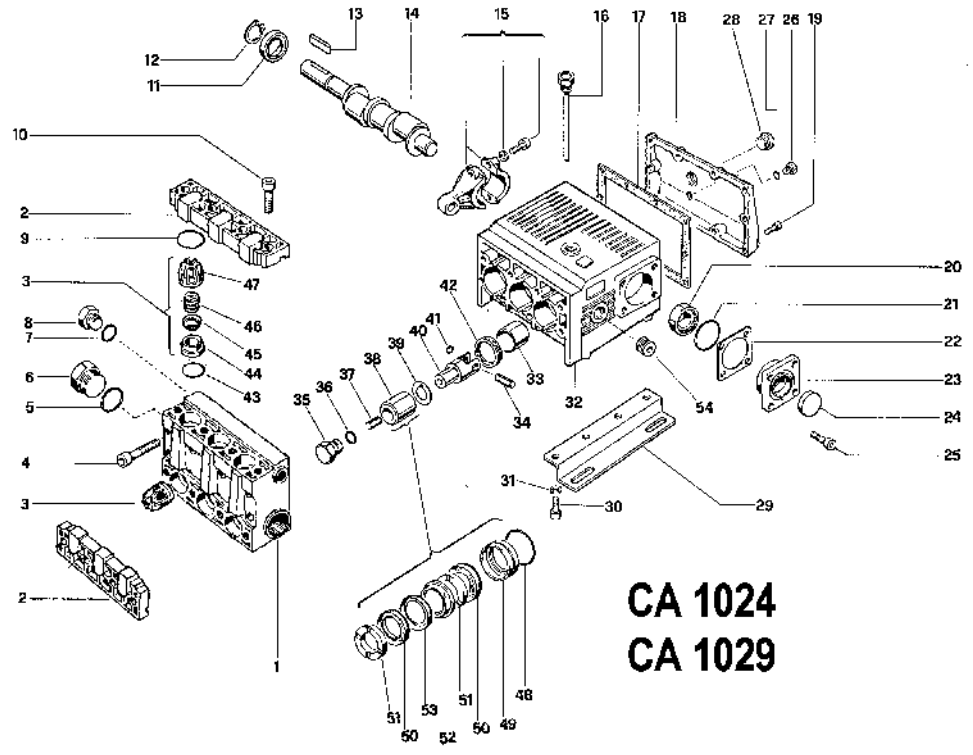

CA SERIES

CA-1024 (106468A)

CA-1029 (106469A)

CA 1024
CA 1029

POS	VENDOR #	SM #	DESCRIPTION	#	PCS
1	730214092	107149	Aluminum Head	1	1
2	730017092	107243	Valve Cover	2	2
3-Kit 120	739801973	107244	Valve Assembly	6	6
4	864090002	107010	Bolt, Head	6	6
5	803209002	107009	O-Ring	1	1
6	852740002	107188	Plug, Inlet 1 1/4"	1	1
7	803218002	107148	O-Ring	1	1
8	852693002	107182	Plug, Head 3/4"	1	1
9-Kit 112/120	803262002	107904	O-Ring	6	6
10	864200002	107040	Bolt, Valve Cover	16	16
11	802143002	107692	Oil Seal	1	1
12	801264002	108766	Shaft Clip	1	1
13	806585002	107011	Key	1	1
14/1	730319262	107015	Crankshaft (1024)	1	1
14/2	730037262	107066	Crankshaft (1029)	1	1
15	730005112		Connecting Rod	3	3
16	853715002		Dipstick	1	1
17-Kit 112	730065722	107092	Rear Cover Gasket	1	1
18	730002092	107056	Rear Crankcase Cover	1	1
19	862216002	108162	Bolt, Gas Flange	10	10
20	812859002	107008	Roller Bearing	2	2
21-Kit 112	803290002	107027	O-Ring	2	2
22	730061652	107029	Shim	1	1
22	730060652	107228	Shim	1	1
23	730003092	107050	Crankcase Cover	2	2
24-Kit 112	802099602	107822	Cap, Rear Bearing Oil	1	1
25	863696002	107028	Bolt, Side Cover	8	8
26	852579002		Plug, 3/8"	1	1
27	824109002	108490	Gasket, Copper	1	1