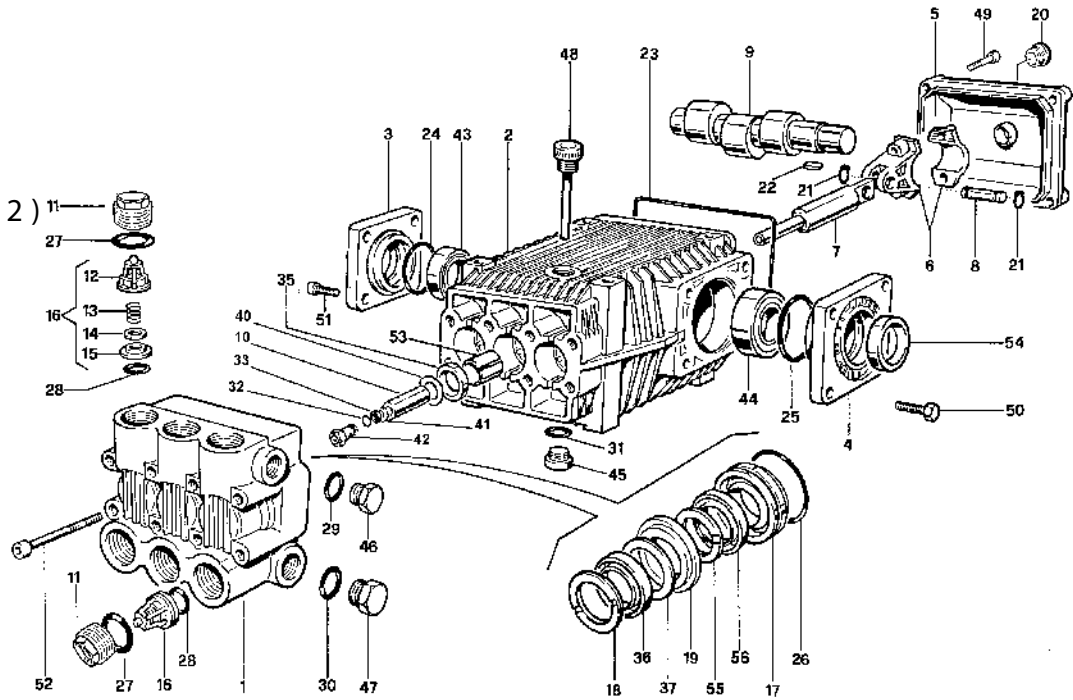

KKV-3087(105962)

POS	VENDOR #	SM #	DESCRIPTION	#	PCS
1	060089282		Nickle Plated Pump Head 22mm	1	
2	060091092		Pump Crankcase	1	
3	060056092	<b>107991</b>	Cover Bearing	1	
4	060017092	<b>107825</b>	Cover Bearing	1	
5	060006092	<b>107826</b>	Crankcase Cover, Rear	1	
6	069800972	<b>107896</b>	Connecting Rod	3	
6	862796002	<b>108902</b>	Bolt, Soc Head	6	
7	060071512		Plunger Rod	3	
8	060007492	<b>107887</b>	Piston Pin 15mm	3	
9	060035262	<b>107840</b>	Crankshaft 30mm (18mm)	1	
10	060010182	<b>107893</b>	Ceramic Piston 22mm	3	
11-Kit 100	060095532	<b>AKO</b>	Valve Cap	6	
12-Kit 40	060013322	<b>AKO</b>	Valve Cage	6	
13-Kit 40	970066512	<b>AKO</b>	Valve Spring	6	
14-Kit 40	060014612	<b>AKO</b>	Valve	6	
15-Kit 40	060025512	<b>AKO</b>	Valve Seat	6	
16-Kit 40	069801973	<b>AKO</b>	Valve Assembly	1	
17-Kit 87	060037532	<b>AKO</b>	Back Gland 22mm	3	
18-Kit 87/90	802088802	<b>AKO</b>	Thrust Ring 22mm	3	
19-Kit 87	060077532	<b>AKO</b>	Front Gland 22mm	3	
20-Kit 98	853515502	<b>107821T</b>	Oil Sight Glass, 3/4"	1	
21	801099002	<b>107823</b>	Clip, Piston Pin	6	
22	806534002	<b>107539</b>	Key, Rounded	1	
23-Kit 98	803210902	<b>AKO</b>	O-Ring	1	
24-Kit 98	803210552	<b>AKO</b>	O-Ring	1	
25-Kit 98	803210642	<b>AKO</b>	O-Ring	1	
26-Kit 87/90	803080202	<b>107869</b>	O-Ring	3	