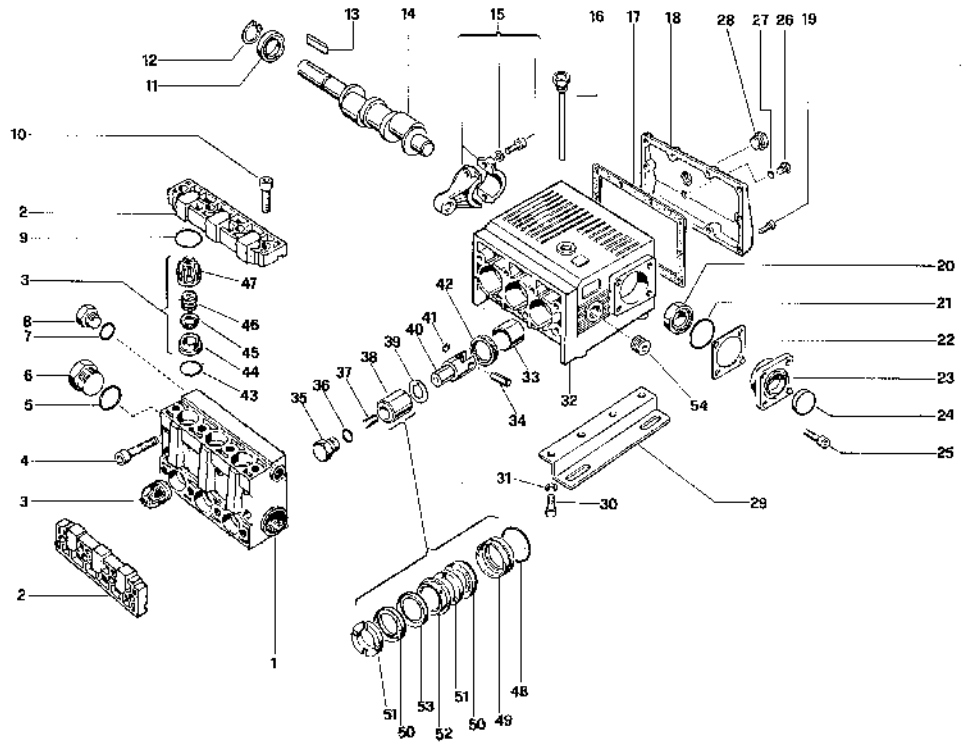

C-1224 (106468)

C-1229 (106469)

POS	VENDOR #	SM #	DESCRIPTION	#	PCS
1	730128282	107063	Brass Head	1	1
2	730126282	107005	Valve Plate	2	2
3-Kit 44	739824973	107007	Check Valve "C" Series	6	6
4	864120002	107018	Bolt, Head	8	8
5	803209002	107009	O-Ring	1	1
6	852740002	107188	Inlet Plug 1 1/4"	1	1
7	803218002	107148	O-Ring	1	1
8	852693002	107182	Plug Head 3/4"	1	1
9-Kit 44/112	803263002	107069	O-Ring	6	6
10	864200002	107040	Bolt, Valve Cover	16	16
11-Kit 112	802143002	107962	Seal, Crankshaft Oil	1	1
12	801264002	108766	Ring, Shaft Clip	1	1
13	806585002	107011	Key	1	1
14/1	730319262	107015	Crankshaft (1224,1237)	1	1
14/2	730037262	107066	Crankshaft (1229)	1	1
15	730005112	107065	Connecting Rod	3	3
16	853517002	107074	Dipstick	1	1
17-Kit 112	730065722	107092	Rear Cover Gasket	1	1
18	730002092	107056	Rear Crankcase Cover	1	1
19	862216002	108162	Bolt, Gas Flange	10	10
20	812859002	107008	Roller Bearing	2	2
21	803290002	107027	O-Ring	2	2
22	730060652	107228	Shim	1	1
23	730003092	107050	Crankcase Side Cover	2	2
24-Kit 112	802099602	107822	Cap, Rear Bearing Oil	1	1
25	863696002	107028	Bolt, Side Cover	8	8
26	852579002	108732	Plug, Oil Drain	1	1