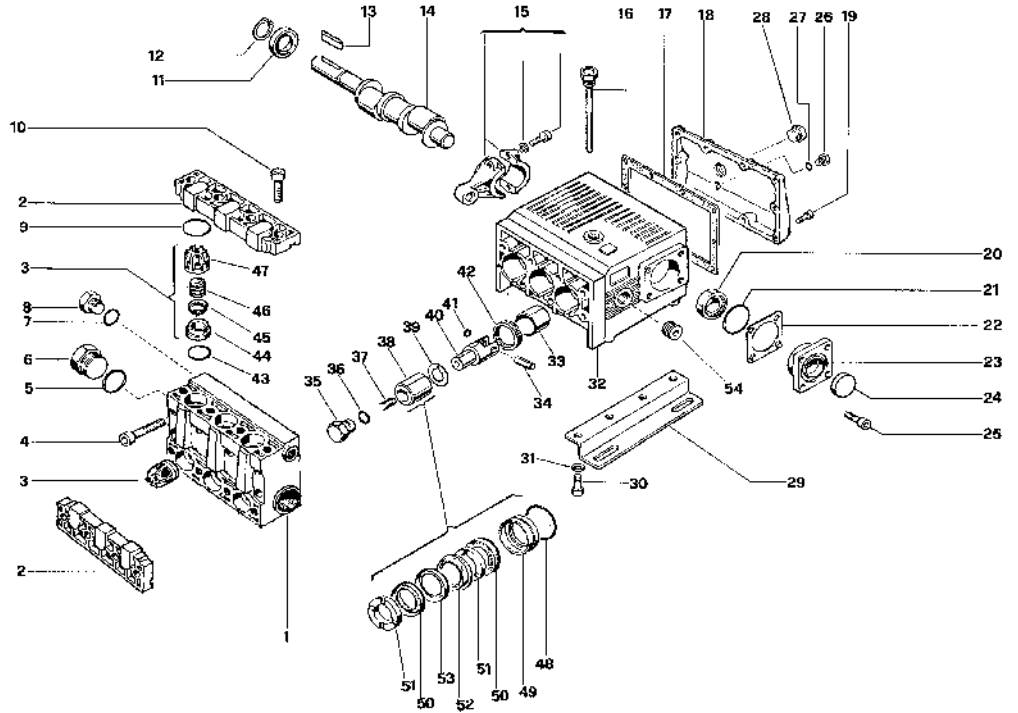

# C SERIES

C-2212 (106472)

C-2217 (106473)

POS	VENDOR #	SM #	DESCRIPTION	#	PCS
1	730333282	107854	Brass Head	1	1
2	730126282	107005	Valve Plate	2	2
3-Kit 44	739824973	107007	Check Valve "C" Series	6	6
4	864120002	107018	Bolt, Head	8	8
5	803209002	107009	O-Ring	1	1
6	852740002	107188	Inlet Plug 1 1/4"	1	1
7	803218002	107148	O-Ring	1	1
8	852693002	107182	Plug Head 3/4"	1	1
9-Kit 44/112	803263002	107069	O-Ring	6	6
10	864200002	107040	Bolt, Valve Cover	16	16
11-Kit 112	802143002	107962	Seal, Crankshaft Oil	1	1
12	801264002	108766	Ring, Shaft Clip	1	1
13	806585002	107011	Key	1	1
14/1	730311262	107013	Crankshaft (2212,2215)	1	1
14/2	730319262	107015	Crankshaft (2217)	1	1
15	730005112	107065	Connecting Rod	3	3
16	853517002	107074	Dipstick	1	1
17-Kit 112	730065722	107092	Rear Cover Gasket	1	1
18	730002092	107056	Rear Crankcase Cover	1	1
19	862216002	108162	Bolt, Gas Flange	10	10
20	812859002	107008	Roller Bearing	2	2
21	803290002	107027	O-Ring	2	2
22	730060652	107228	Shim	1	1
23	730003092	107050	Crankcase Side Cover	2	2
24-Kit 112	802099602	107822	Cap, Rear Bearing Oil	1	1
25	863696002	107028	Bolt, Side Cover	8	8
26	852579002	108732	Plug, Oil Drain	1	1